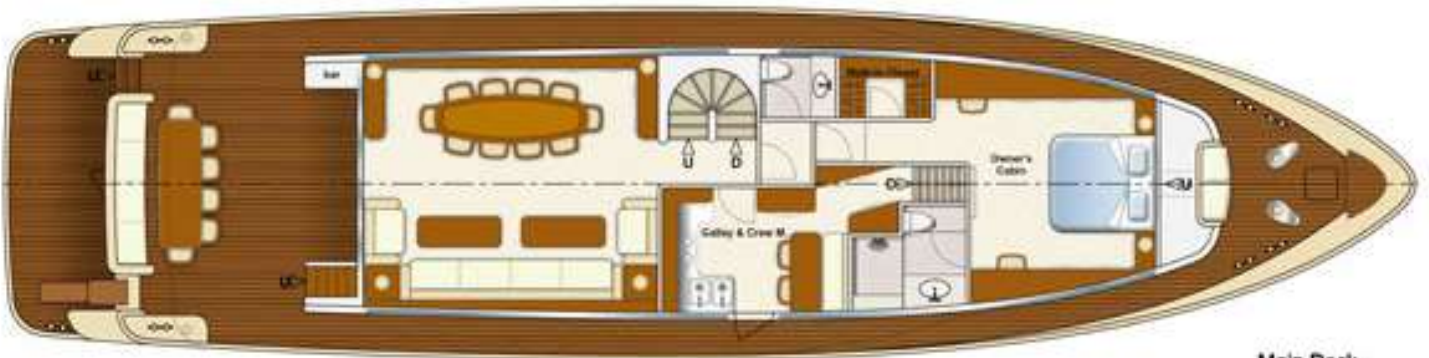

AEGEAN YACHT

1976

YACHT BUILDING • YACHT BROKERAGE • YACHT CHARTER

Sun Deck

Main Deck

Accommodation

LOA:	28 m / 92 ft
Beam:	7 m / 23 ft
Draft	2,10 m / 6,9 ft
NRT	76
GRT	160
Year Built:	2015
Certification	RINA [C + HULL MACH, Y]
Hull Type	Semi displacement
Hull Construction:	Steel
Superstructure	Steel
Deck	Teak
Interiors	Beechwood
General arrangement	Master cabin at the main deck VIP cabin at the upper deck 2 VIP & 2 TWIN(double) guest cabins at the accommodation deck All with en-suite bathrooms Separate crew quarters at forward Captain cabin Crew cabin for 3 All cabins are with ensuite bathrooms
Tank Capacities	
Fuel	17.219 lt
Fresh water	5.200 lt
Grey water	2.350 lt
Black water	1.750 lt
Engines:	2 x YANMAR 700 HP @2200 rpm
Propulsion system	4 blades Stainless steel shaft lines ZF reduction gears
Steering System	2 x DATA DDS 460 Electro Hydraulic Steering gears
Bowthruster	SIDE POWER 300 Hydraulic
A/C	WEBASTO Chiller system
Pumps & blowers	GIANNESCHI
Water maker	HP
Toilets	TECMA
Electric system	220 / 380 V AC & 24 V DC
Gensets	KOHLER 2 x 28 kW 380 V 50 Hz 3 phase